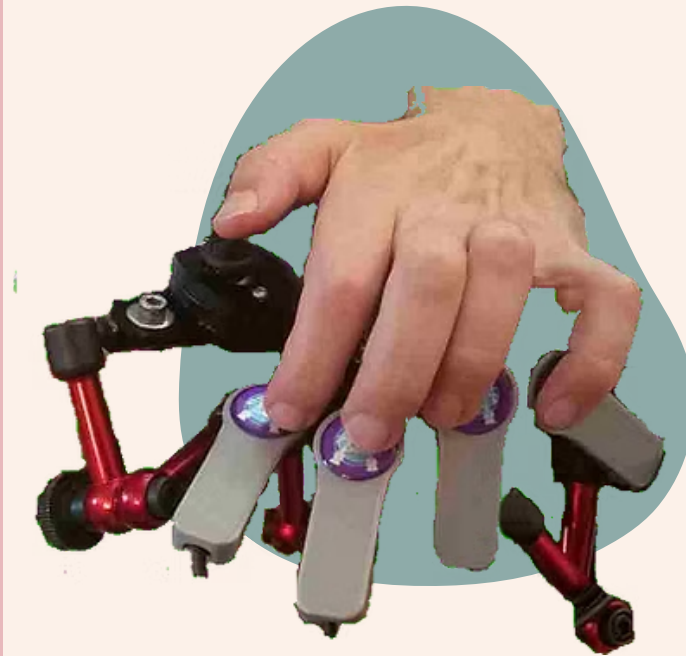

Very Special Assistive Technology

Scan the QR code for more details and purchasing options